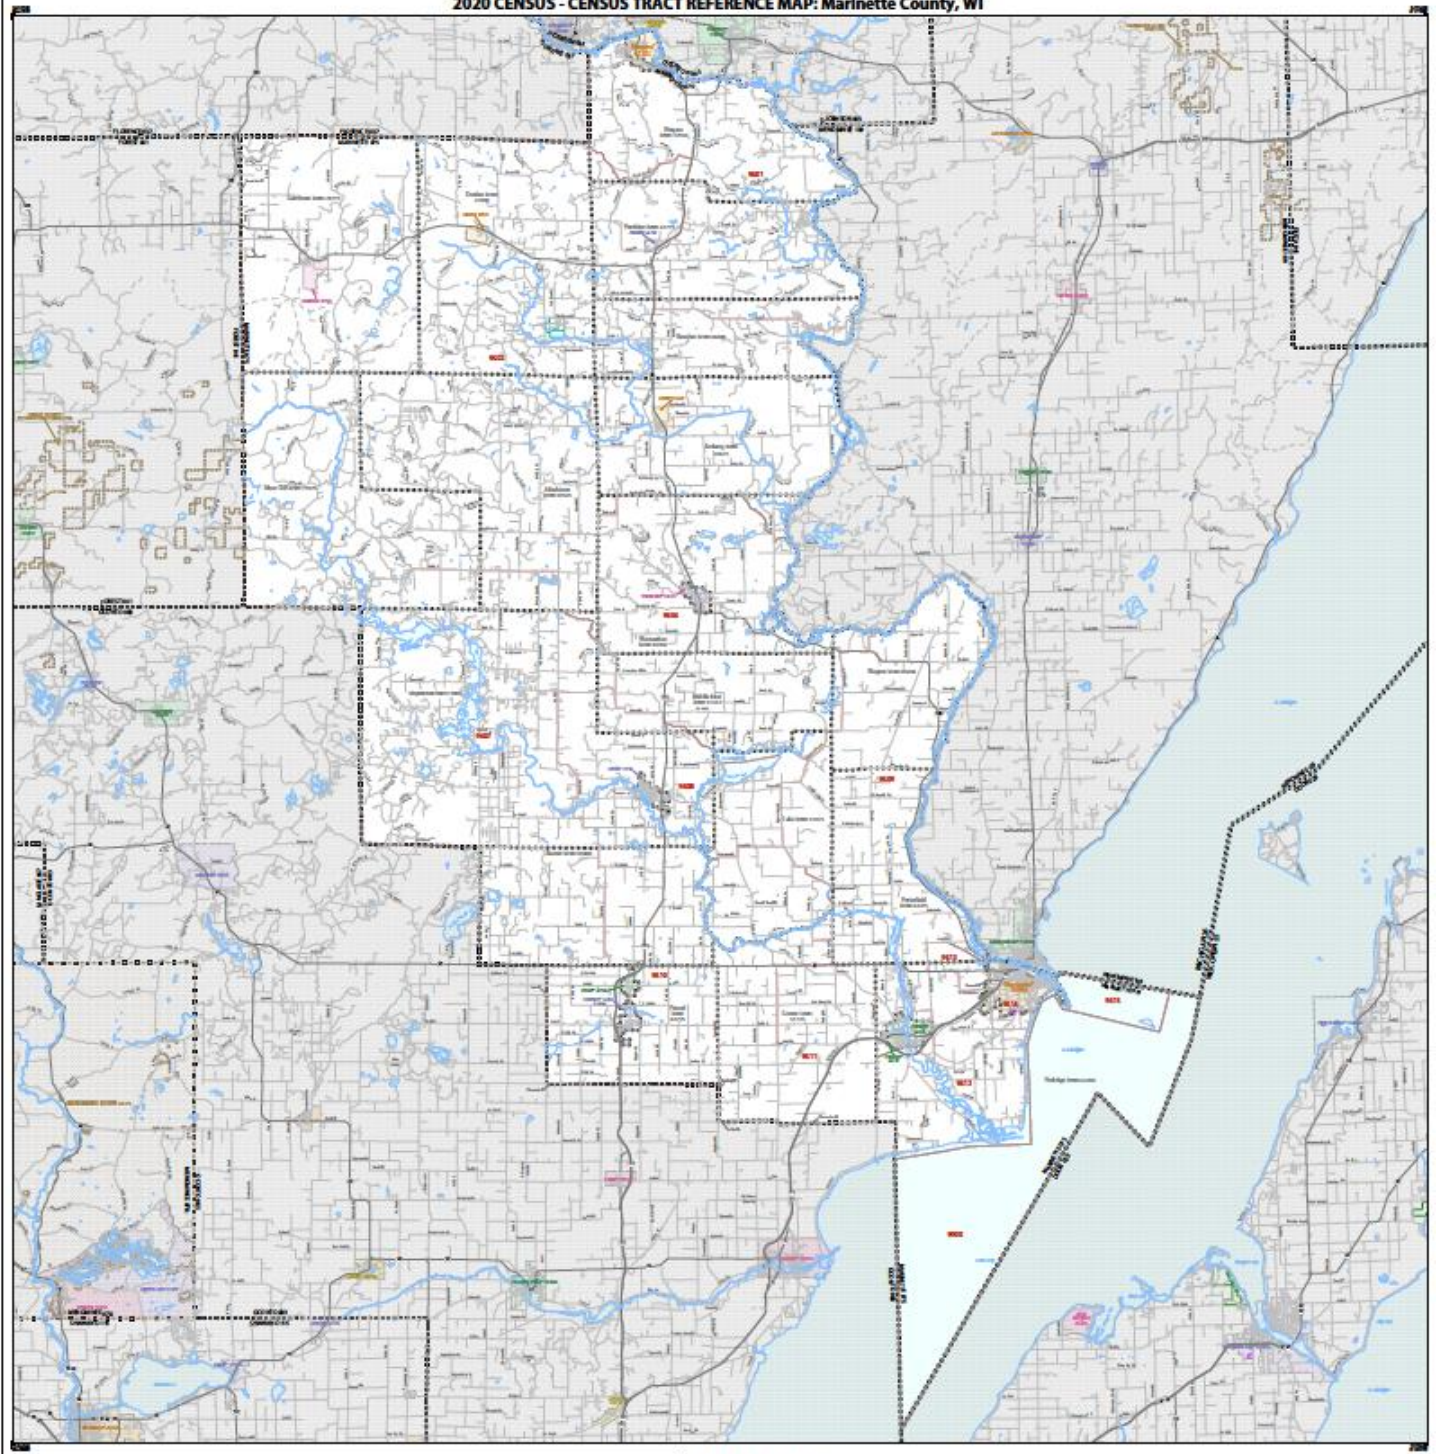

2020 CENSUS - CENSUS TRACT REFERENCE MAP: Marinette County, WI

2020 CENSUS - CENSUS TRACT REFERENCE MAP: Oconto County, WI

2020 CENSUS - CENSUS TRACT REFERENCE MAP: Shawano County, WI