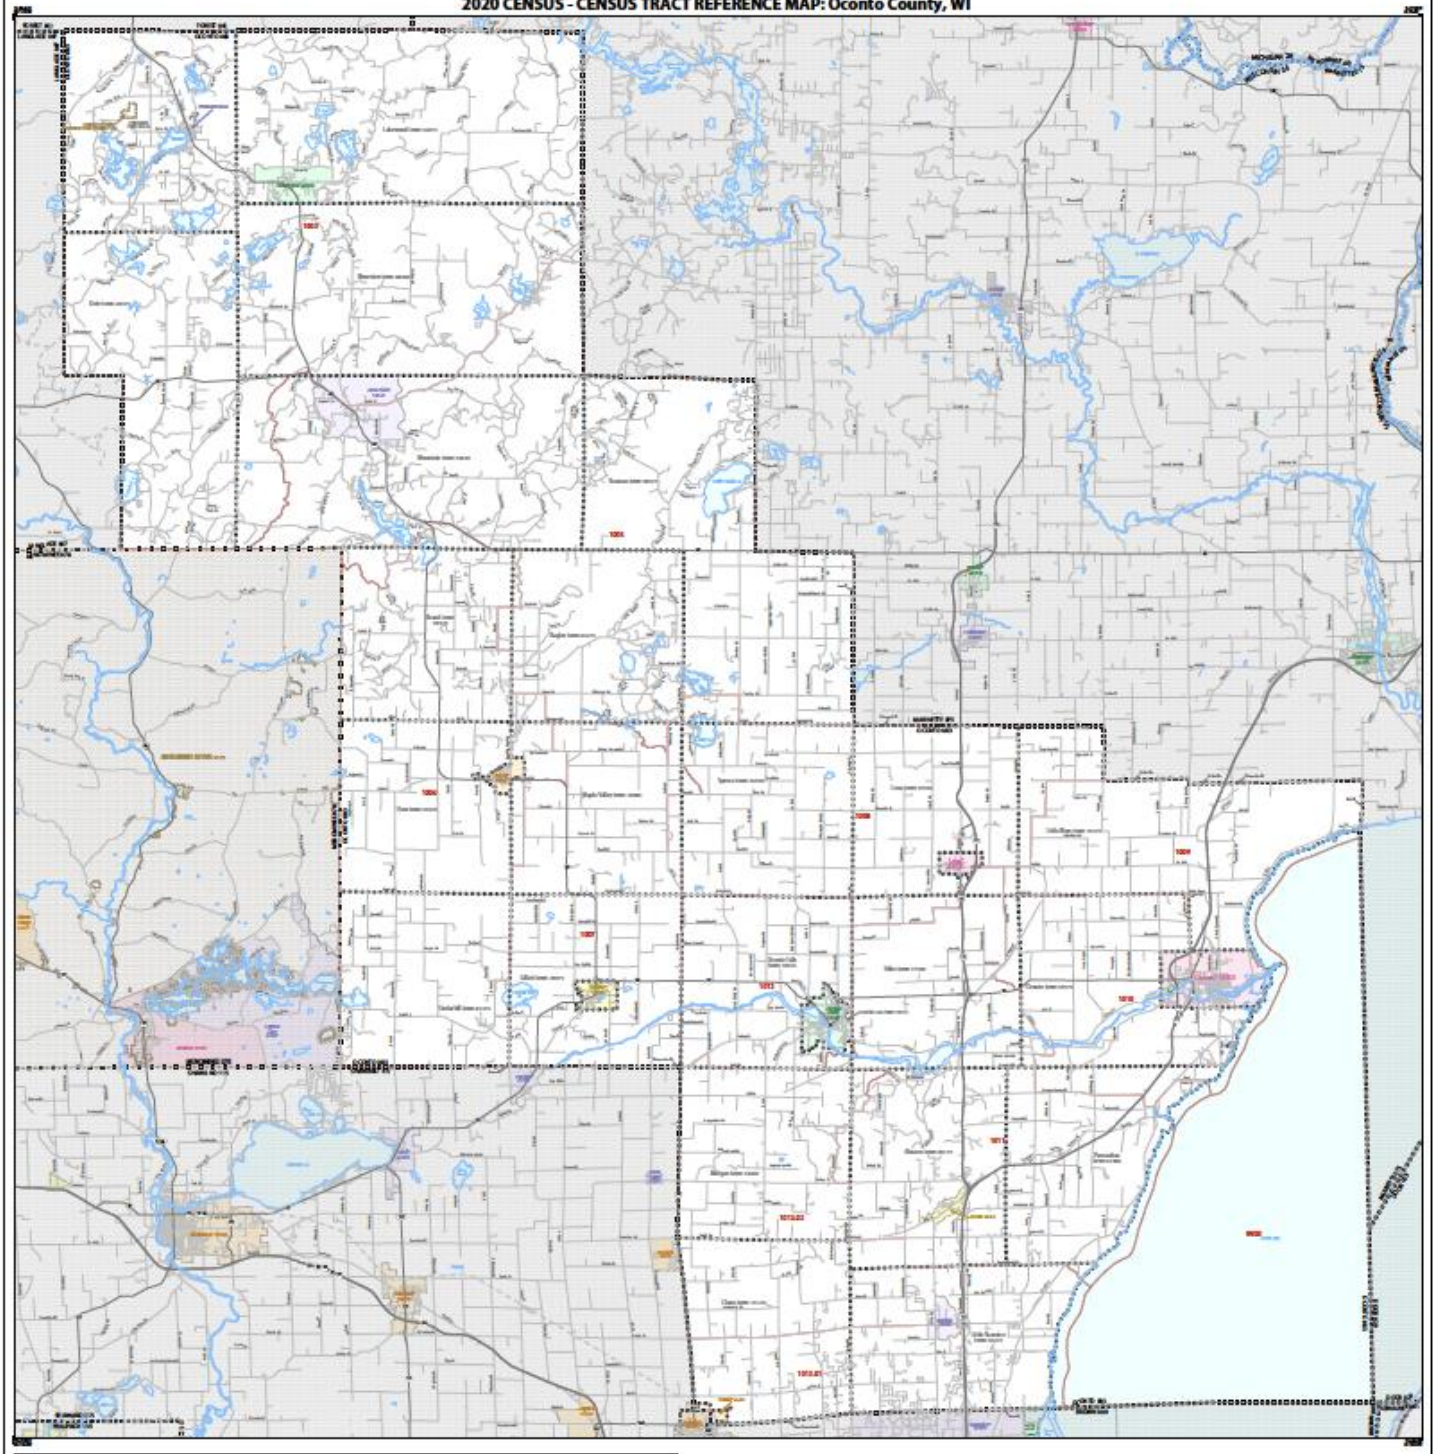

2020 CENSUS - CENSUS TRACT REFERENCE MAP: Marinette County, WI

2020 CENSUS - CENSUS TRACT REFERENCE MAP: Oconto County, WI

2020 CENSUS - CENSUS TRACT REFERENCE MAP: Shawano County, WI